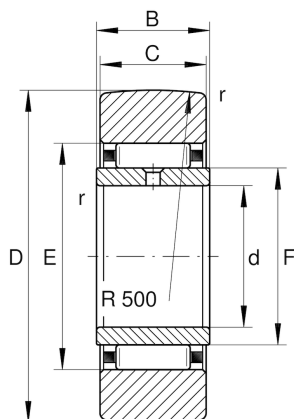

## STO6-TV

Yoke type track roller

Schaeffler ID:  
0001639290000

Yoke type track rollers STO, without axial guidance, outer ring without ribs

### Main Dimensions & Performance Data

d	6 mm	Bore diameter
D	19 mm	Outside diameter
C	9.8 mm	Width, outer ring
$C_{r w}$	3,750 N	Basic dynamic load rating, radial
$C_{0 r w}$	4,600 N	Basic static load rating, radial
$C_{u r w}$	660 N	Fatigue load limit, radial
$n_{D G}$	10,000 1/min	Speed on permanent grease lubrication
	16.62 g	Weight

### Dimensions

B	10 mm	Width, inner ring
E	13 mm	Raceway diameter outer ring
$r_{min}$	0.3 mm	Minimum chamfer dimension
F	10 mm	Raceway diameter inner ring
R	500 mm	Radius of outer ring outside profile